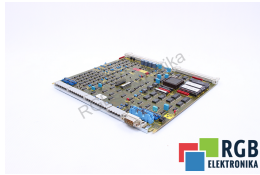

6SE1200-1GA31-1 PC BOARD CLOSED-LOOP CONTROL UNIT CCU SIEMENS

Used SIEMENS 6SE1200-1GA31-1
Tested and cleaned.
24 months guarantee
Dedicated courier
Delivery across Europe even in 24h

TECHNICAL DATA

MANUFACTURER	SIEMENS
MODEL	6SE1200-1GA31-1
CATEGORY	Servo control cards
WEIGHT [KG]	1.0
HEIGHT [CM]	2.0
LENGHT [CM]	24.0
WIDTH [CM]	24.0

24/7 SUPPORT AVAILABLE
[+48 71 750 09 78](tel:+48717500978)

WRITE TO US
info@rgbelektronika.pl

TEST STAND

We have test stands developed by us, thanks to which we check whether the device is in working order. It is with these posts that we test the repaired device, for which we give 24 months warranty, and you can be sure that your **6SE1200-1GA31-1** equipment has been repaired at a service center that provides the highest quality services

PRODUCTS FROM THE RGB ELEKTRONIKA OFFER:

HIGHEST QUALITY

Each product undergoes a specialized assessment, based on which we select the best quality equipment to guarantee their trouble-free operation. Thanks to this, you can be sure that the SIEMENS **6SE1200-1GA31-1** device has been prepared with the greatest care.